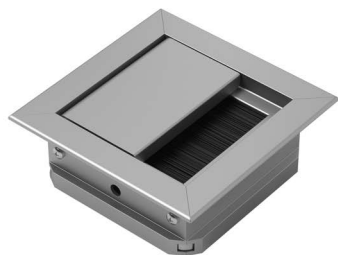

Cable management

- ▶ Cable entries
- ▶ Aluminium brush, rectangular

Cable entry, aluminium, 70 mm / 70 mm

- ▶ With flap and brush seal
- ▶ Aluminium, anodized

| Order no. | PU |
|-----------|-------|
| 9 133 402 | 1 ea. |

Planning dimensions

Cable entry, aluminium, 120 mm / 300 mm

- ▶ With flap and brush seal
- ▶ Aluminium, anodized

| Order no. | PU |
|-----------|-------|
| 9 133 401 | 1 ea. |

Planning dimensions