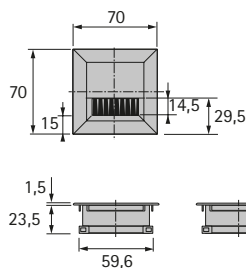

Cable management

- ▶ Cable entries
- ▶ Aluminium brush, rectangular

Cable entry, aluminium, 70 mm / 70 mm

- ▶ With flap and brush seal
- ▶ Aluminium, anodized

| Order no. | PU |
|-----------|-------|
| 9 133 402 | 1 ea. |

Planning dimensions

Cable entry, aluminium, 120 mm / 300 mm

- ▶ With flap and brush seal
- ▶ Aluminium, anodized

| Order no. | PU |
|-----------|-------|
| 9 133 401 | 1 ea. |

Planning dimensions