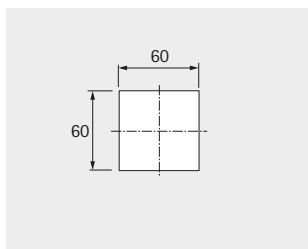

Cable management

- ▶ Cable entries
- ▶ Aluminium brush, rectangular

Cable entry, aluminium, 70 mm / 70 mm

- ▶ With flap and brush seal
- ▶ Aluminium, anodized

| Order no. | PU |
|-----------|-------|
| 9 133 402 | 1 ea. |

Planning dimensions

Cable entry, aluminium, 120 mm / 300 mm

- ▶ With flap and brush seal
- ▶ Aluminium, anodized

| Order no. | PU |
|-----------|-------|
| 9 133 401 | 1 ea. |

Planning dimensions