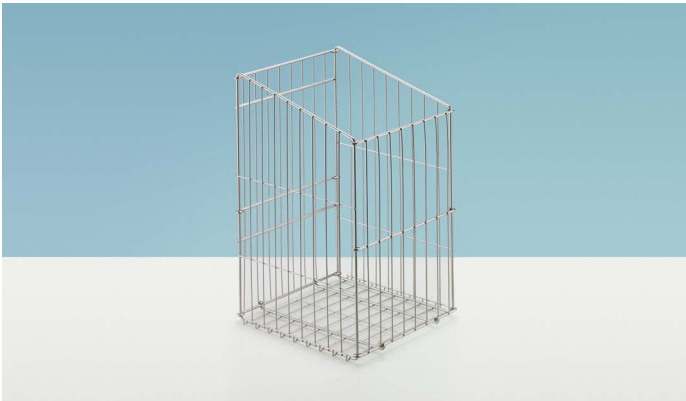

Collapsible laundry basket

- Can be mounted on carcass side
- Hook rail or pull-out frame with full extension ball bearing runners must be ordered separately, see below
- Baskets can be used either on the left or right carcass side
- Powder coated steel, silver

For cabinet width mm	Min. interior dimensions Width x depth x height mm	Product dimensions include runners and spaces Width x depth x height mm	Product dimensions laundry basket Width x depth x height mm	Order no.	PU
300	257 x 305 x 505	255 x 302 x 475	221 x 296 x 475 / 390	9 079 904	1 ea.
350	307 x 305 x 505	305 x 302 x 475	271 x 296 x 475 / 390	9 079 906	1 ea.
400	357 x 305 x 505	355 x 302 x 475	321 x 296 x 475 / 390	9 079 908	1 ea.

Accessories for collapsible laundry basket

Article	Order no.	PU
1 Hook rack	9 079 911	1 ea.
2 Pull-out frame, including spacer discs	9 079 914	1 ea.