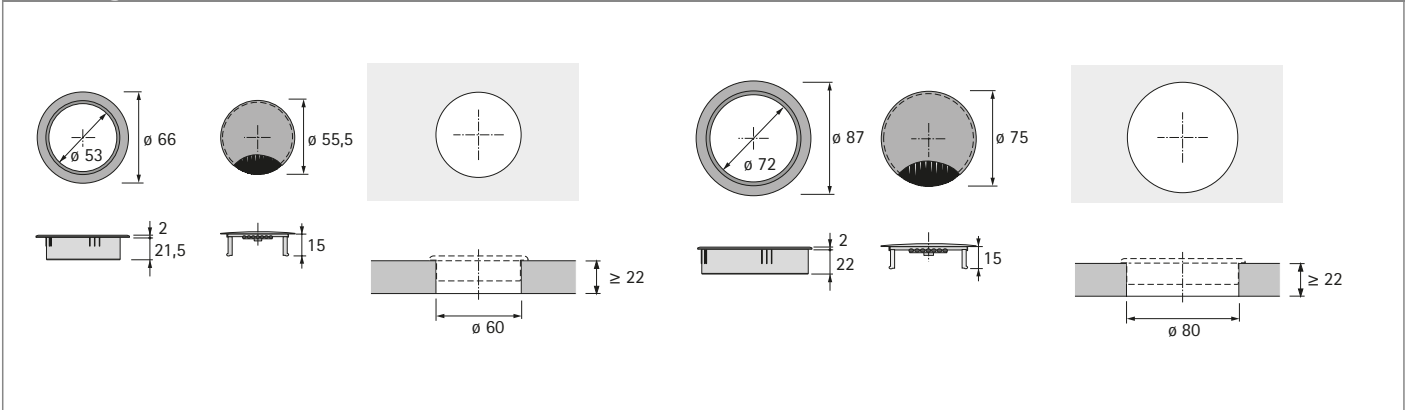

Cable management

- ▶ Cable entries
- ▶ Metal brush, round

Cable entry, metal brush, round

- ▶ With brush seal
- ▶ Zinc die-cast

Finish	Order no. / diameter mm		PU
	60	80	
1 aluminium look	0 045 859	0 045 869	1 ea.
2 matt chrome look	0 045 862	0 045 872	1 ea.
3 gloss chrome look	0 045 854	0 045 864	1 ea.

Planning dimensions

Cable entry, metal brush, round

- ▶ With brush seal
- ▶ Zinc die-cast

Finish	Order no. / diameter mm		PU
	60	80	
1 stainless steel look	0 045 861	0 045 871	1 ea.

Planning dimensions