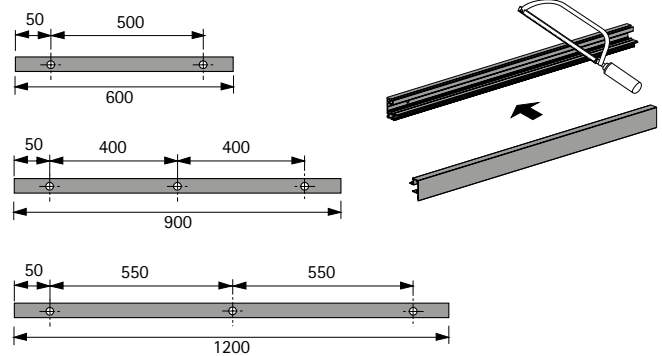

- ▶ Linero MosaiQ
- ▶ Wall profiles

- ▶ Linero MosaiQ stands out with its modern and clean cut look
- ▶ Elements can be hooked into the wall profile or pressed on from above - making optimum use of the midway section
- ▶ Optionally, the Linero MosaiQ functional element can also be hooked into the Linero 2000 profile

Wall profile

- ▶ For hooking into or clipping on Linero MosaiQ functional elements
- ▶ Cross section height 41.5 mm x depth 33 mm
- ▶ Length can be shortened as required
- ▶ Aluminium, stainless steel look

Set comprises:

- ▶ 1 wall profile, length 600, 900 or 1200 mm
- ▶ 1 connector
- ▶ 2 end caps
- ▶ Fixing material

Length mm	Order no.	PU
600	9 207 627	1 set
900	9 207 628	1 set
1200	9 207 630	1 set