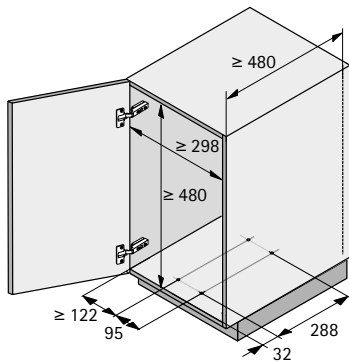

Base unit interior fittings

- ▶ Sink unit equipment
- ▶ Cleaning Agent pull-out, pull-out for cleaning products

Cleaning Agent pull-out

- ▶ Partial extension runner with integrated Silent System
- ▶ Easy installation on the carcass bottom panel
- ▶ Including one removable clip on container with carrying handle, can be used either on right or left
- ▶ Plastic container, easy to remove and washable (dishwasher proof)
- ▶ System carrier: steel, silver / chrome plated steel
- ▶ Container, dividers and carrying handle plastic, grey

Set comprises:

- ▶ 1 system carrier
- ▶ 1 clip on container with carrying handle
- ▶ 2 containers, large
- ▶ 1 container, small (for standing in large container)
- ▶ 6 dividers

Order no.	PU
9 162 085	1 set

Cleaning utensil pull-out

- ▶ Complete with full extension ball bearing runner
- ▶ Suitable for use on left or right
- ▶ Steel, chrome plated

Order no.	PU
0 073 549	1 set