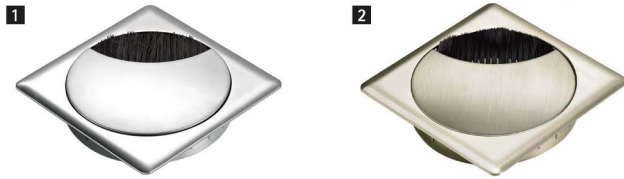

# Cable management

- ▶ Cable entries
- ▶ Metal brush, rectangular

## Cable entry, metal, 90 mm x 90 mm

- ▶ With brush seal
- ▶ Zinc die-cast

Colour	Order no.	PU
<b>1</b> aluminium look	<b>9 135 193</b>	1 ea.
<b>2</b> stainless steel look	<b>9 135 191</b>	1 ea.

## Cable entry, metal, 70 mm x 93 mm / 90 mm x 120 mm

- ▶ With brush seal
- ▶ Zinc die-cast

Finish	Order no. / diameter mm		PU
	60	80	
<b>1</b> aluminium look	<b>9 079 260</b>	<b>9 078 824</b>	1 ea.
<b>2</b> stainless steel look	<b>9 079 256</b>	<b>9 078 801</b>	1 ea.