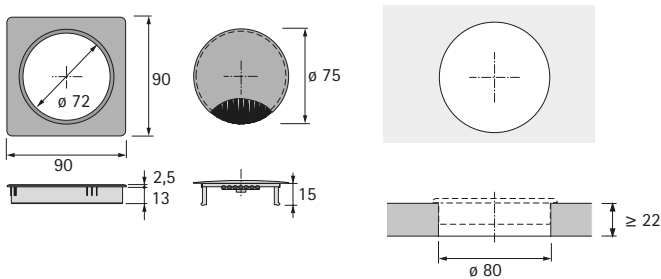

## Cable entry, metal, 90 mm x 90 mm

- ▶ With brush seal
- ▶ Zinc die-cast

Colour	Order no.	PU
<b>1</b> aluminium look	<b>9 135 193</b>	1 ea.
<b>2</b> stainless steel look	<b>9 135 191</b>	1 ea.

## Planning dimensions

## Cable entry, metal, 70 mm x 93 mm / 90 mm x 120 mm

- ▶ With brush seal
- ▶ Zinc die-cast

Finish	Order no. / diameter mm		PU
	60	80	
<b>1</b> aluminium look	<b>9 079 260</b>	<b>9 078 824</b>	1 ea.
<b>2</b> stainless steel look	<b>9 079 256</b>	<b>9 078 801</b>	1 ea.