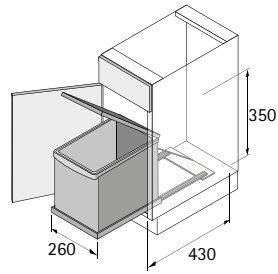

- ▶ Built-in waste bins
- ▶ Bin.it Inox, Bin.it Duo II

Bin.it Inox

- ▶ For minimum cabinet width 300 mm
- ▶ Capacity 18 litres
- ▶ Pull-out system with Quadro partial extension runner
- ▶ Quick and simple bottom panel installation
- ▶ Width 260 mm
- ▶ Depth 430 mm
- ▶ Height 350 mm
- ▶ Housing, stainless steel
- ▶ Lid, inner bin and handle, grey / black plastic
- ▶ Housing and pull-out system, powder coated steel, silver

Set comprises:

- ▶ 1 inner bin with lid 
- ▶ Complete fitting with partial extension runner and housing

Order no.	PU
9 080 153	1 set

Bin.it Duo II - 300

- ▶ For minimum cabinet width 300 mm
- ▶ Capacity 30 litres
- ▶ Quick and simple bottom panel installation
- ▶ Pull-out system with full extension runner
- ▶ Frame and pull-out, steel
- ▶ Bin and lid of grey plastic

Set comprises:

- ▶ 2 bins 
- ▶ Complete fitting with full extension runner and lid

Order no.	PU
9 132 343	1 set