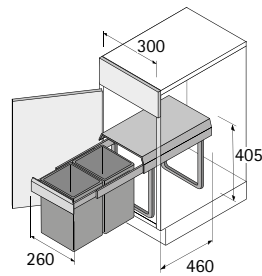

- ▶ Built-in waste bins
- ▶ Bin.it Inox, Bin.it Duo II

Bin.it Inox

- ▶ For minimum cabinet width 300 mm
- ▶ Capacity 18 litres
- ▶ Pull-out system with Quadro partial extension runner
- ▶ Quick and simple bottom panel installation
- ▶ Width 260 mm
- ▶ Depth 430 mm
- ▶ Height 350 mm
- ▶ Housing, stainless steel
- ▶ Lid, inner bin and handle, grey / black plastic
- ▶ Housing and pull-out system, powder coated steel, silver

Set comprises:

- ▶ 1 inner bin with lid 
- ▶ Complete fitting with partial extension runner and housing

Order no.	PU
9 080 153	1 set

Bin.it Duo II - 300

- ▶ For minimum cabinet width 300 mm
- ▶ Capacity 30 litres
- ▶ Quick and simple bottom panel installation
- ▶ Pull-out system with full extension runner
- ▶ Frame and pull-out, steel
- ▶ Bin and lid of grey plastic

Set comprises:

- ▶ 2 bins 
- ▶ Complete fitting with full extension runner and lid

Order no.	PU
9 132 343	1 set