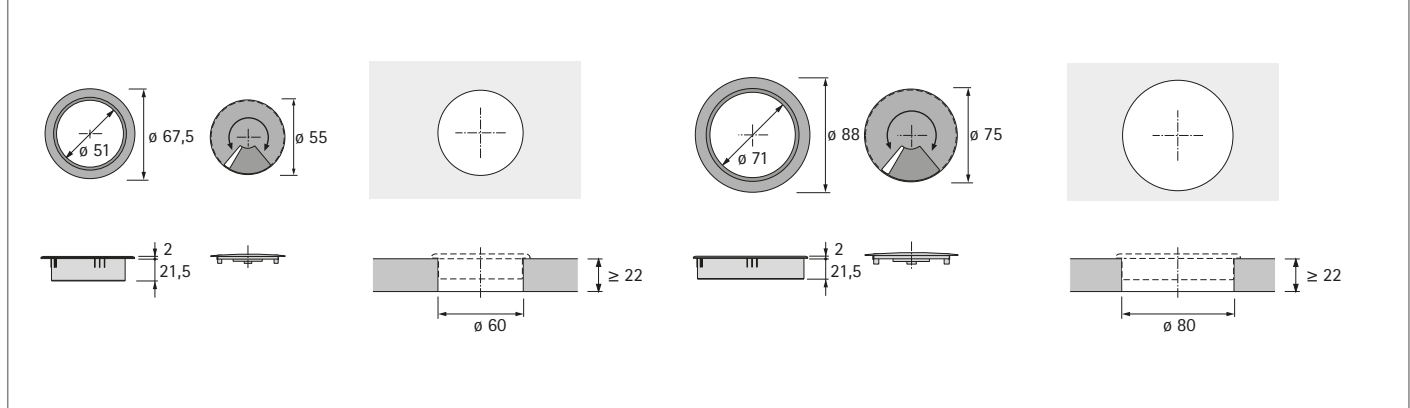

Cable management

- ▶ Cable entries
- ▶ Plastic, round

Cable entry, plastic, round

▶ Plastic

Finish	Order no. / diameter mm		PU
	60	80	
1 matt chrome look	9 131 024	9 131 025	1 ea.
2 gloss chrome look	9 133 725	9 133 726	1 ea.

Planning dimensions

Cable entry, plastic, round

▶ Plastic

Finish	Order no. / diameter mm		PU
	60	80	
1 white	0 030 847	0 047 914	1 ea.
2 grey	0 058 588	0 058 590	1 ea.
3 black	0 073 747	0 073 748	1 ea.

Planning dimensions