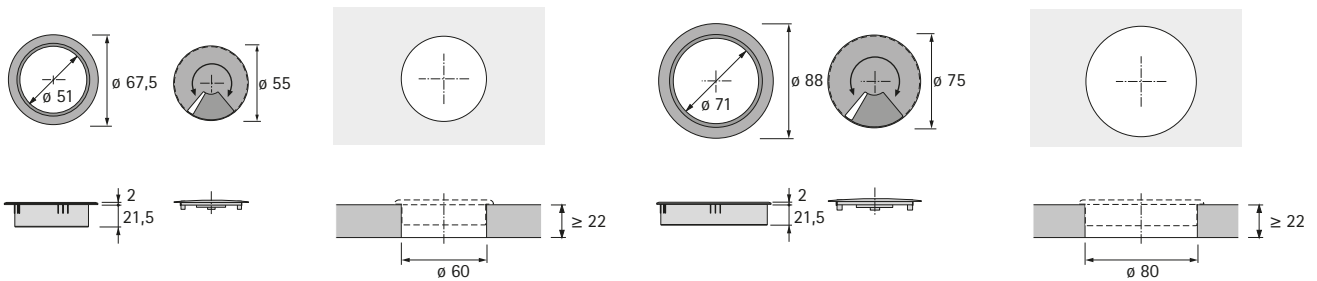

Cable management

- ▶ Cable entries
- ▶ Plastic, round

Cable entry, plastic, round

▶ Plastic

Finish	Order no. / diameter mm		PU
	60	80	
1 brown	0 030 848	0 047 915	1 ea.
2 beech look	9 131 028	9 131 029	1 ea.

Planning dimensions

Cable entry, plastic, brush, round

▶ Plastic

Finish	Order no. / diameter mm		PU
	60	80	
1 black	9 081 330	9 081 327	1 ea.
2 aluminium look	9 081 331	9 081 328	1 ea.
3 grey	9 081 332	9 081 329	1 ea.

Planning dimensions