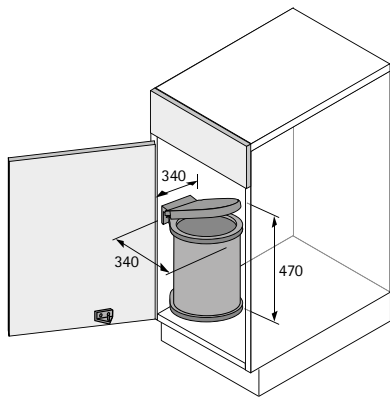

Waste collecting systems

- ▶ Waste collecting systems behind hinged doors
- ▶ Bin.it Classic, Bin.it Classic Mini

Bin.it Classic

- ▶ For minimum cabinet width 400 mm
- ▶ Capacity 13 litres
- ▶ Can be installed on the left or right
- ▶ Insert, plastic

Set comprises:

- ▶ 1 round bin  with lid
- ▶ 1 swivel mechanism

Article	Width x depth x height mm	Order no.	PU
1 Stainless steel / black plastic	340 x 277 x 350	9 079 970	1 set
2 White lacquered / white plastic	340 x 277 x 350	9 079 967	1 set

Bin.it Classic Mini

- ▶ Fitted waste collector with swivel mechanism for bathroom furniture, min. cabinet width 300 mm
- ▶ Capacity 5 litres
- ▶ Can be installed on the left or right
- ▶ Minimum installation dimensions:
Width 260 mm
Depth 240 mm
Height 300 mm
- ▶ Product dimensions:
Width 208 mm
Depth 218 mm
Height 235 mm
- ▶ Bin, lid and swivel mechanism, white plastic

Set comprises:

- ▶ 1 bin with lid 
- ▶ 1 swivel mechanism

Order no.	PU
9 098 145	1 set