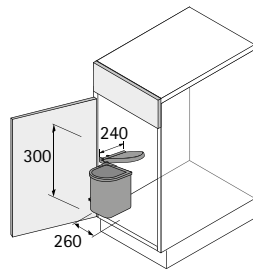

Waste collecting systems

- ▶ Waste collecting systems behind hinged doors
- ▶ Bin.it Classic, Bin.it Classic Mini

Bin.it Classic

- ▶ For minimum cabinet width 400 mm
- ▶ Capacity 13 litres
- ▶ Can be installed on the left or right
- ▶ Insert, plastic

Set comprises:

- ▶ 1 round bin  with lid
- ▶ 1 swivel mechanism

Article	Width x depth x height mm	Order no.	PU
1 Stainless steel / black plastic	340 x 277 x 350	9 079 970	1 set
2 White lacquered / white plastic	340 x 277 x 350	9 079 967	1 set

Bin.it Classic Mini

- ▶ Fitted waste collector with swivel mechanism for bathroom furniture, min. cabinet width 300 mm
- ▶ Capacity 5 litres
- ▶ Can be installed on the left or right
- ▶ Minimum installation dimensions:
Width 260 mm
Depth 240 mm
Height 300 mm
- ▶ Product dimensions:
Width 208 mm
Depth 218 mm
Height 235 mm
- ▶ Bin, lid and swivel mechanism, white plastic

Set comprises:

- ▶ 1 bin with lid 
- ▶ 1 swivel mechanism

Order no.	PU
9 098 145	1 set