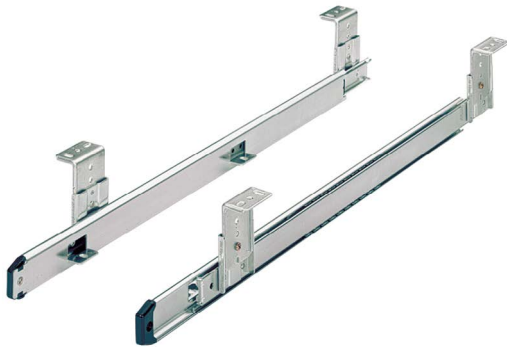

- ▶ Keyboard trays
- ▶ KA 3434 ball bearing runner, load capacity 20 kg

KA 3434 ball bearing runner, load capacity 20 kg

- ▶ Precision partial extension runner with locating catch and roll-out prevention
- ▶ For pull-out keyboard trays, drawers and pull-out shelves
- ▶ Building height can be varied from 62.5 to 105.5 mm in 5 slot in stages
- ▶ Load capacity to EN 15338, Level 1
- ▶ Steel, galvanised and passivated