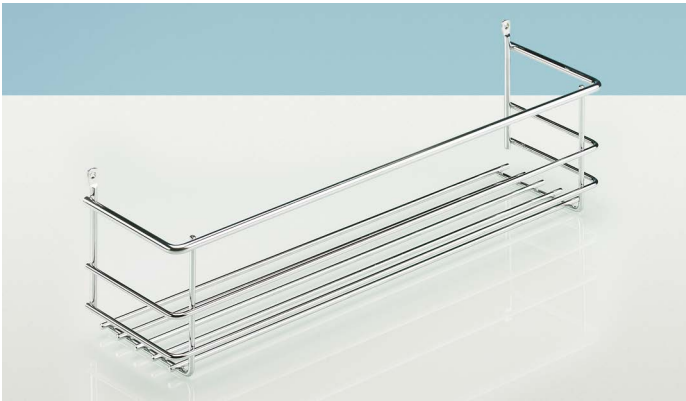

Base unit interior fittings

- ▶ Sink unit equipment
- ▶ Cleaning product basket, waterproof mat, towel rail

Cleaning utensil basket

- ▶ For general-purpose use
- ▶ For screwing on
- ▶ Steel, chrome plated

Width x depth x height mm	Order no.	PU
407 x 100 x 110	0 042 349	1 ea.
307 x 100 x 110	0 073 550	1 ea.

Waterproof mat

- ▶ Protection against leaking liquids in the base unit
- ▶ Per m² 6 litres of liquid can be collected
- ▶ Quickly and easily removed for cleaning
- ▶ Width 1200 mm x depth 580 mm, can be cut to any length
- ▶ Polystyrene, aluminium look

Order no.	PU
9 079 862	1 ea.

Telescopic and pivotable towel rails

- ▶ Can be pivoted infinitely
- ▶ Mounted on the right / left of the carcass and on the top panel
- ▶ Overall length 495 mm, pull-out length 395 mm
- ▶ Steel, chrome plated

Number of bars	Width mm	Order no.	PU
2	102	0 049 234	1 ea.
3	145	0 049 235	1 ea.