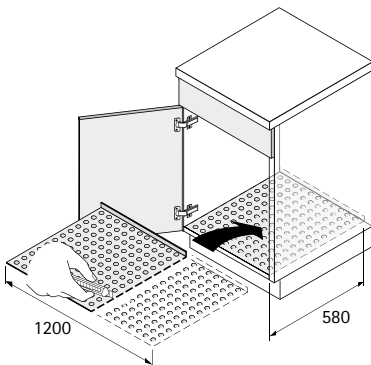

Base unit interior fittings

- ▶ Sink unit equipment
- ▶ Cleaning product basket, waterproof mat, towel rail

Cleaning utensil basket

- ▶ For general-purpose use
- ▶ For screwing on
- ▶ Steel, chrome plated

Width x depth x height mm	Order no.	PU
407 x 100 x 110	0 042 349	1 ea.
307 x 100 x 110	0 073 550	1 ea.

Waterproof mat

- ▶ Protection against leaking liquids in the base unit
- ▶ Per m² 6 litres of liquid can be collected
- ▶ Quickly and easily removed for cleaning
- ▶ Width 1200 mm x depth 580 mm, can be cut to any length
- ▶ Polystyrene, aluminium look

Order no.	PU
9 079 862	1 ea.

Telescopic and pivotable towel rails

- ▶ Can be pivoted infinitely
- ▶ Mounted on the right / left of the carcass and on the top panel
- ▶ Overall length 495 mm, pull-out length 395 mm
- ▶ Steel, chrome plated

Number of bars	Width mm	Order no.	PU
2	102	0 049 234	1 ea.
3	145	0 049 235	1 ea.