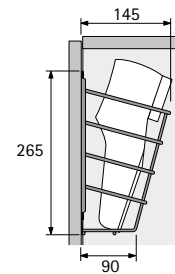

### Shoe rack

- For screwing onto cabinet flaps which open individually or to the inside of cabinet sides or fronts
- Steel, chrome plated

Width mm	Order no. / Type		PU
	single-row	double-row	
290 / 257	0 042 468	9 132 902	1 ea.
390 / 357	0 042 469	9 132 903	1 ea.
490 / 457	0 042 471	9 132 904	1 ea.
690 / 657	0 042 472	9 132 905	1 ea.

### 1 row