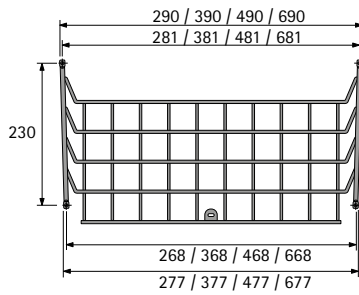

### Shoe rack

- For screwing onto cabinet flaps which open individually or to the inside of cabinet sides or fronts
- Steel, chrome plated

Width mm	Order no. / Type		PU
	single-row	double-row	
290 / 257	0 042 468	9 132 902	1 ea.
390 / 357	0 042 469	9 132 903	1 ea.
490 / 457	0 042 471	9 132 904	1 ea.
690 / 657	0 042 472	9 132 905	1 ea.

### 1 row